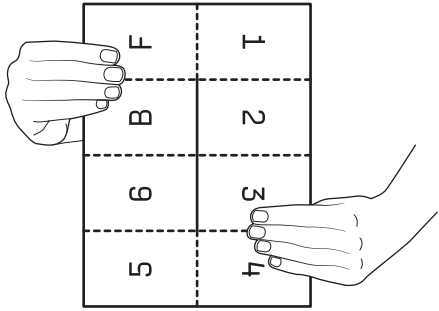

WORLD CUP 2014 WINNER

QUARTER-FINALS

SEMI-FINALS

ROUND OF 16

THE EXTRAHANDY AND ULTRAPORTABLE 2014 MATCH SCHEDULE

INSTRUCTIONS

1 Print out the schedule and start with the front page at top left.

2 Fold in halves and along the dotted lines.

3 Cut at the solid line in center.

4 Fold to opposite ends.

5 Fold in half vertically.

6 Fold in half horizontally.

7 Done!