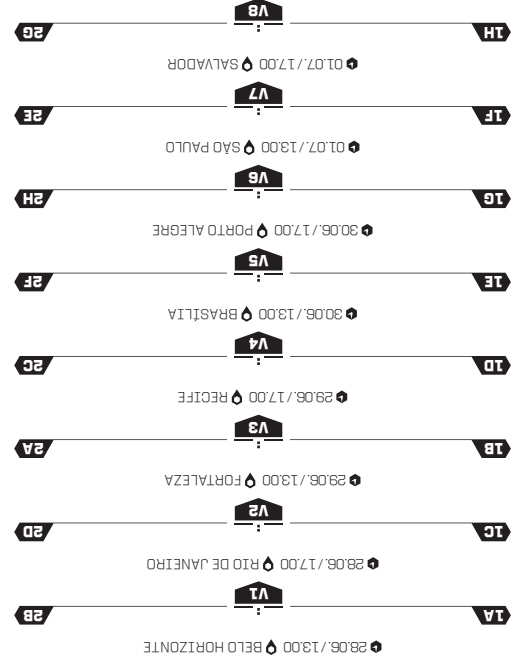

ROUND OF 16

THE EXTRAHANDY AND ULTRAPORTABLE 2014 MATCH SCHEDULE