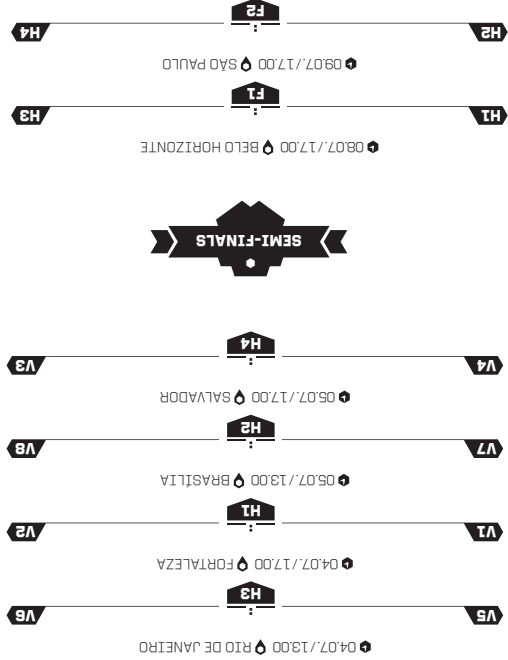

FINAL FIXTURES

- 1 E1
2 E2
3
4

GROUP F

- 16.06./19.00 RIO DE JANEIRO Argentina - Bosnia and Herzegovina
16.06./16.00 CURITIBA Iran - Nigeria
21.06./13.00 BELO HORIZONTE Argentina - Iran
21.06./18.00 CUIABA Nigeria - Bosnia and Herzegovina
25.06./13.00 PORTO ALEGRE Nigeria - Argentina
25.06./13.00 SALVADOR Bosnia and Herzegovina - Iran

FINAL FIXTURES

- 1 G1
2 G2
3
4

GROUP H

- 17.06./13.00 BELO HORIZONTE Belgium - Algeria
17.06./18.00 CUIABA Russia - Korea Republic
22.06./13.00 RIO DE JANEIRO Belgium - Russia
22.06./16.00 PORTO ALEGRE Korea Republic - Algeria
26.06./17.00 SAO PAULO Korea Republic - Belgium
26.06./17.00 CURITIBA Algeria - Russia

FINAL FIXTURES

- 1 H1
2 H2
3
4

www.rekord.cc

REKORD

- 2010 SPAIN
1974 GERMANY
1978 ARGENTINA
1982 ITALY
1986 ARGENTINA
1990 GERMANY
1994 BRAZIL
1998 FRANCE
2002 BRAZIL
2006 ITALY
1966 ENGLAND
1962 BRAZIL
1958 BRAZIL
1954 GERMANY
1950 URUGUAY
1938 ITALY
1934 ITALY
1930 URUGUAY

WORLD CUP 2014 WINNER

QUARTER-FINALS

SEMI-FINALS

ROUND OF 16

THE EXTRAHANDY AND ULTRAPORTABLE 2014 MATCH SCHEDULE

INSTRUCTIONS

1 Print out the schedule and start with the front page at top left.

2 Fold in halves and along the dotted lines.